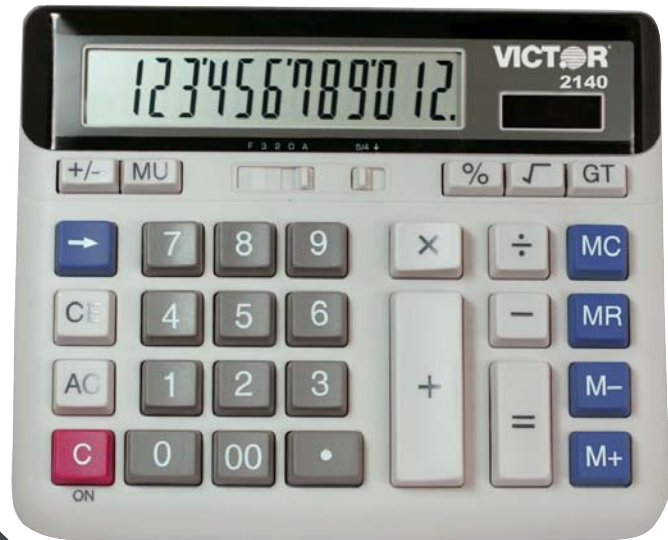

# 2140

12 digit calculator is perfect for desktop use either at home or in the office. Features an extra large LCD angled display. PC touch keyboard has a similar look and feel to your computer. Mark up key quickly calculates selling price and profit margin. Other functions include: selectable decimal switch, rounding slide switch, square root key, grand total key, percent key, 4 key independent memory, change sign key, backspace key and automatic power down.

### Specifications

Size (in)	6 x 7.5 x 1.625	Loan Wizard	Yes
Weight (oz)	8.6	Cost/Sell/Margin Keys	No
Product Color	Off White	Mark Up Key	Yes
Warranty (yrs)	2	Automatic Tax Keys	No
Power Source	Hybrid (Solar/Battery)	Independent Memory	Yes: 4 Key
Battery Type	L1131	Auto Replay	No
Number of Digits	12	Check/Correct	No
Digit Size (mm)	18	Percent Key	Yes
Adjustable or Angled	Fixed Angle	Change Sign Key	Yes
Key Type	Plastic	Square Root Key	Yes
AntiMicrobial	No	Round Up/Down Switch	Yes
Recycled Plastic	No	Selectable Decimal Setting	Yes
Water/Shock Resistant	No	Grand Total	Yes
Financial Calculations	No	Backspace Key	Yes
Scientific Calculations	No	Automatic Constants	Yes
Currency Conversion	No	Slide On Cover	No